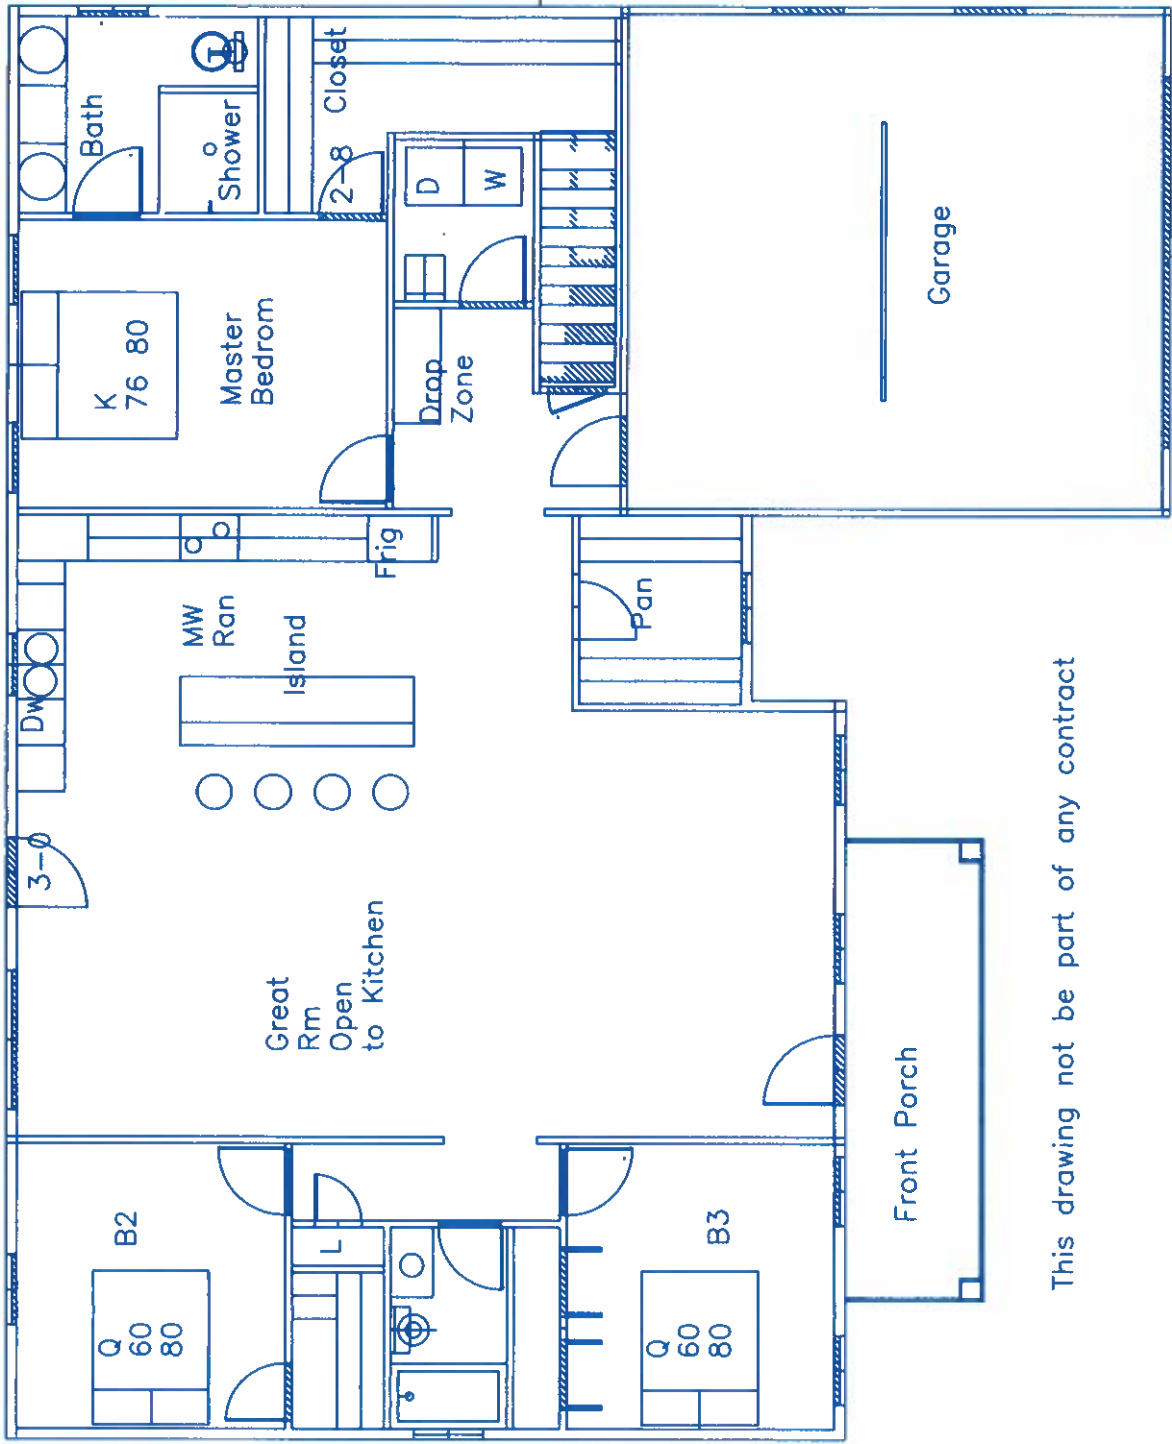

This drawing not be part of any contract